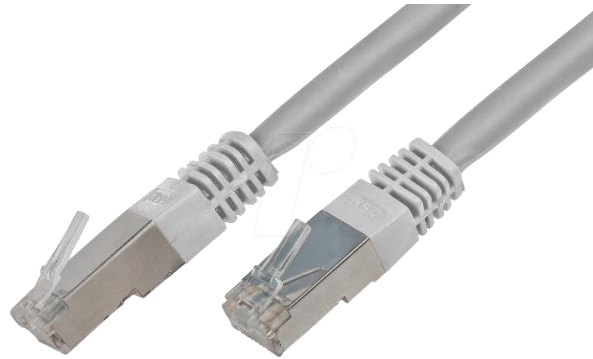

CAT6A FTP PATCH CORD LSZH

SPECIFICATIONS

Cable

- 4 Pairs Unshielded Twisted Pair (FTP) Cable
- Conductor Size: 24 AWG
- Conductor Metal: Solid Bare Copper
- Screen Material: Aluminium/ Polyester Shield
- Jacket Material: LSZH

Plug

- RJ-45 Plug material: Clear Polycarbonate (PC)
- Contact Material: Copper Alloy
- Contact Plating: Gold
- Operating Life: 750 insertion cycles

MECHANICAL

Operating Temperature: -15°C to +60°C

APPLICATION

- 10BASE-T, 100BASE-TX Fast Ethernet, 1000BASE-T (IEEE802.3), 10G BASE-T (IEEE802.3)

ORDERING INFORMATION

SN	Part Code	Description	Colour
1	AM-AGC6AFSLSGR-XX	CAT6A FTP Patch Cord LSZH_XXM	Gray
2	AM-AGC6AFSLSRD-XX	CAT6A FTP Patch Cord LSZH_XXM	Red
3	AM-AGC6AFSLSGR-XX	CAT6A FTP Patch Cord LSZH_XXM	Green
4	AM-AGC6AFSLSBK-XX	CAT6A FTP Patch Cord LSZH_XXM	Black
5	AM-AGC6AFSLSBL-XX	CAT6A FTP Patch Cord LSZH_XXM	Blue
6	AM-AGC6AFSLSOR-XX	CAT6A FTP Patch Cord LSZH_XXM	Orange
7	AM-AGC6AFSLSYL-XX	CAT6A FTP Patch Cord LSZH_XXM	Yellow
8	AM-AGC6AFSLSWH-XX	CAT6A FTP Patch Cord LSZH_XXM	White